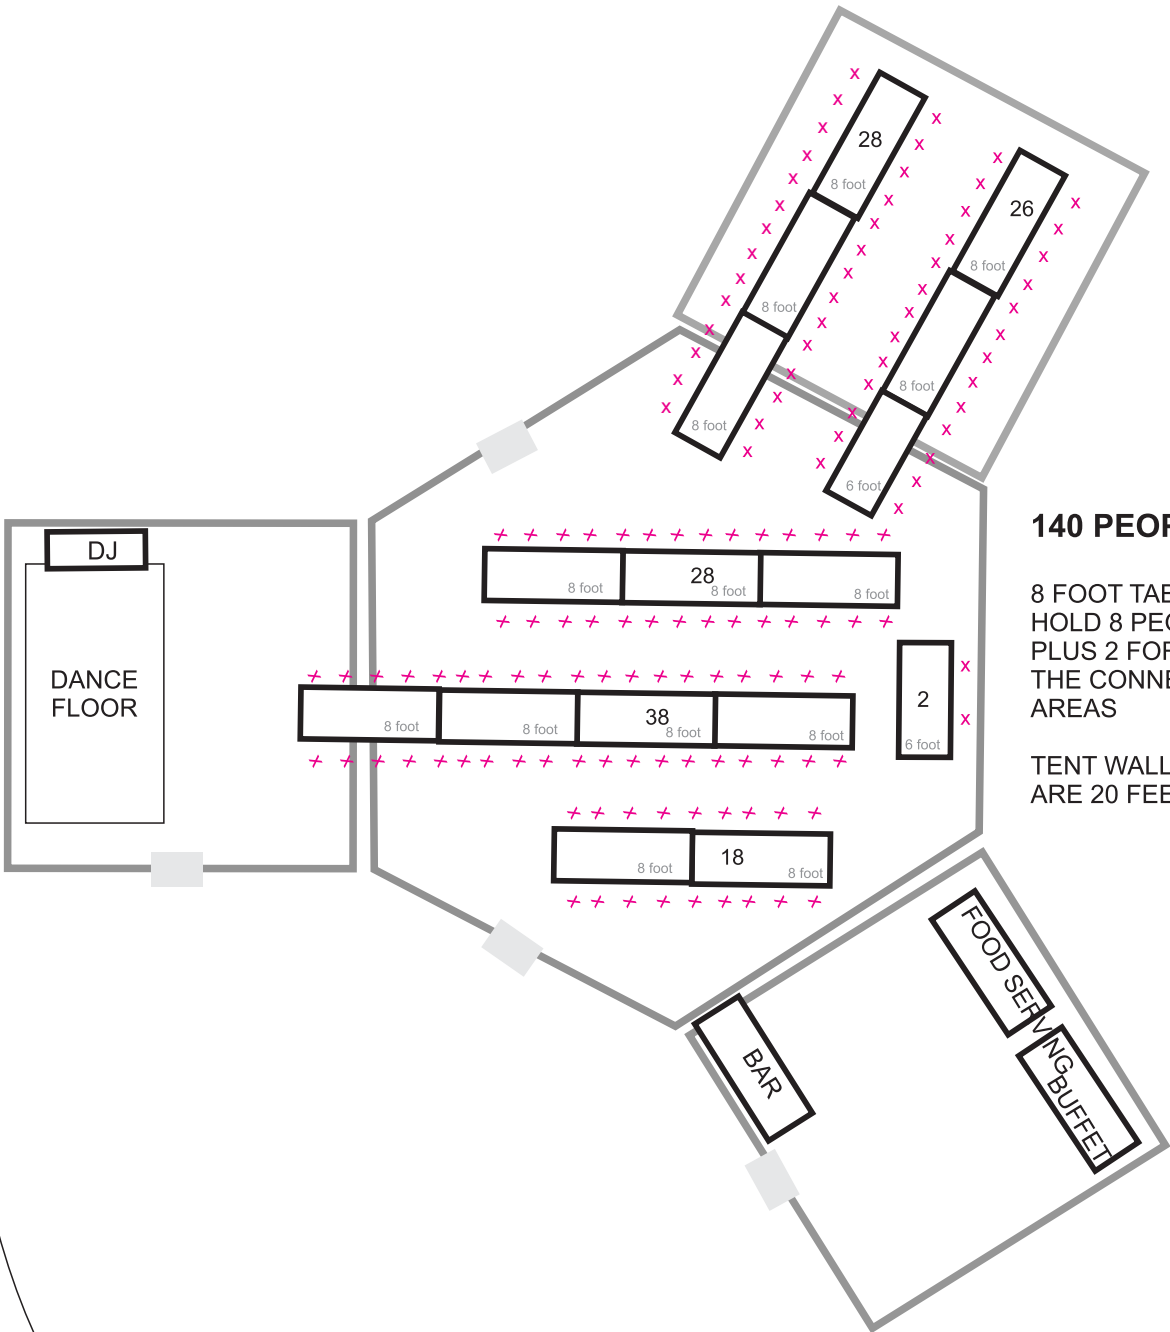

TOILETS

TOILETS

HORSE PASTURE

140 PEOPLE

8 FOOT TABLES
HOLD 8 PEOPLE
PLUS 2 FOR EACH
THE CONNECTION
AREAS

TENT WALLS
ARE 20 FEET WIDE

FIRE PIT