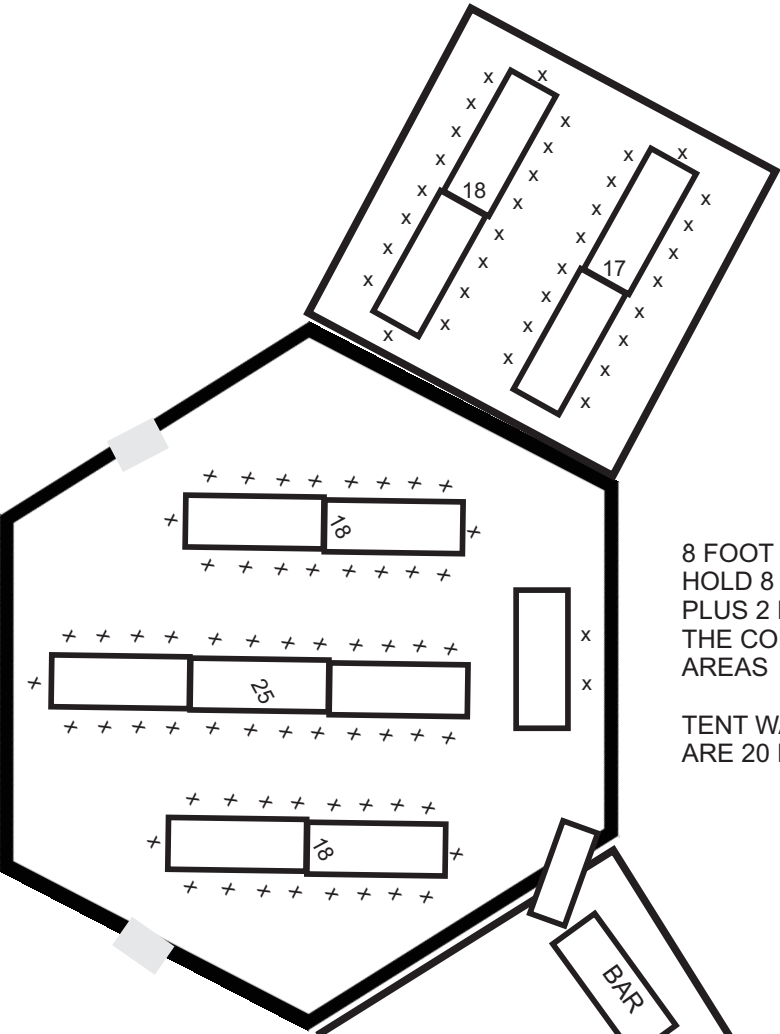

TOILETS

TOILETS

HORSE PASTURE

8 FOOT TABLES
HOLD 8 PEOPLE
PLUS 2 FOR EACH
THE CONNECTION
AREAS

TENT WALLS
ARE 20 FEET WIDE

FIRE PIT