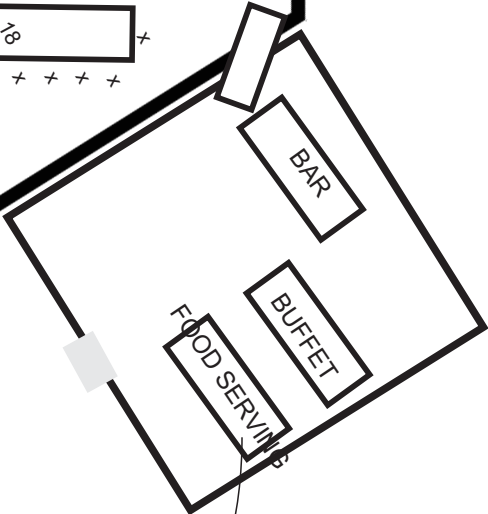

TOILETS

TOILETS

HORSE PASTURE

8 FOOT TABLES
HOLD 8 PEOPLE
PLUS 2 FOR EACH
THE CONNECTION
AREAS

TENT WALLS
ARE 20 FEET WIDE

FIRE PIT