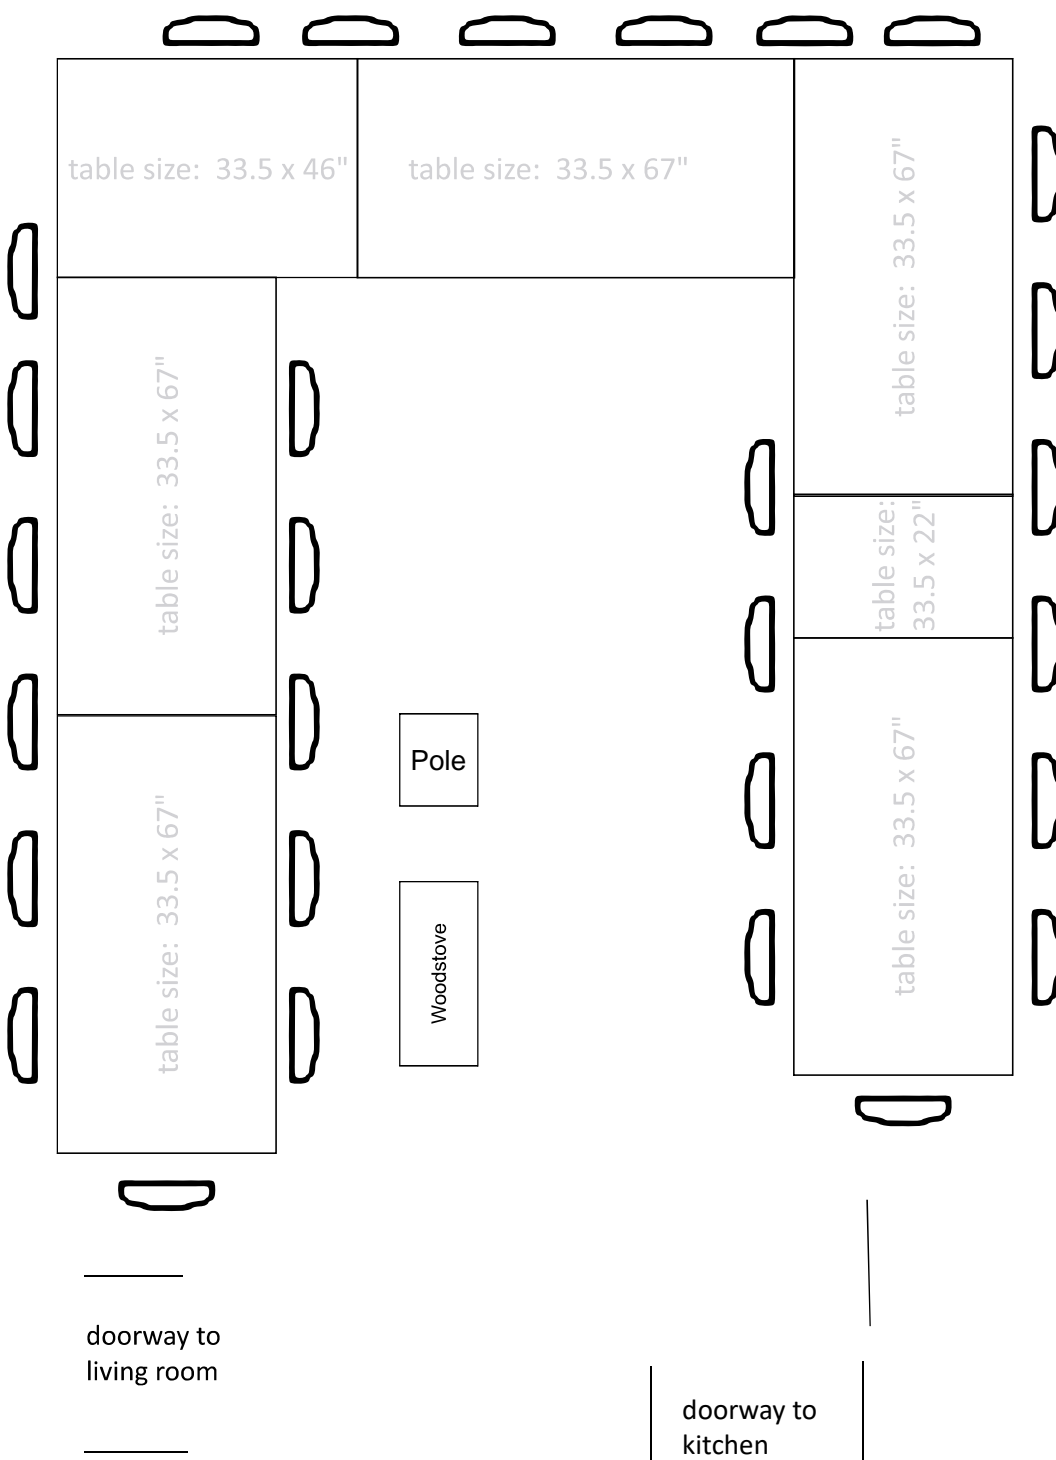

FLOOR PLAN

U-Shape for upto 29 people

Bride & Groom

SUNROOM
for Ceremony